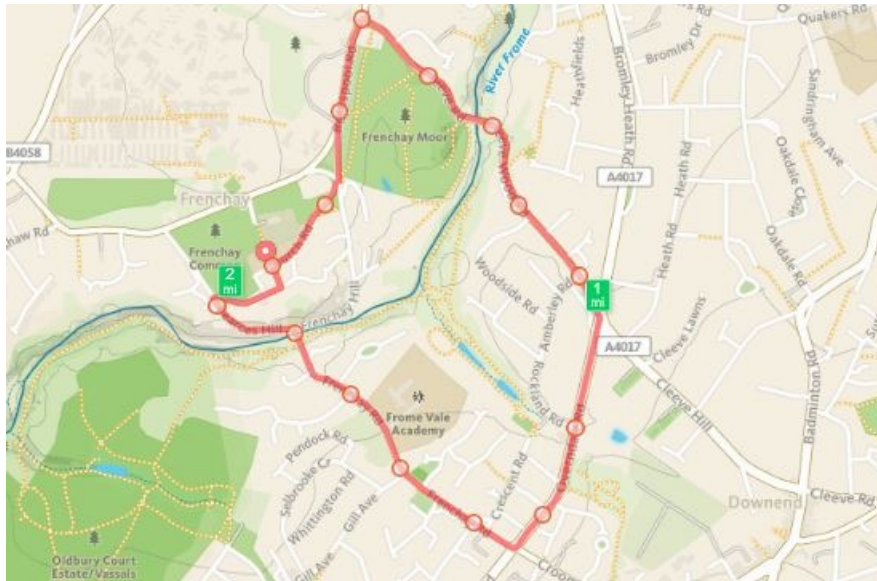

JUST JOG ROUTE CHALLENGE

ROUTE # R2-4
DISTANCE 2 MILES
PROFILE Hilly

2.14 mi.

Activity Type

Running

Name

JJ Challenge R2-4

Description

2m hilly

Viewable By:

Everyone

Save

DIRECTIONS

Turn right out of the school gates, left at the end of the lane onto Church Road

Run to the end of Church Road onto Beckspool Road

At the village hall turn right and run down Cleeve Road to the shops at Cleeve Wood.

Run in front of the shops and along Overndale Road, turn right into Frenchay Road.

Run down the hill, across the bridge and turn left up Pearce's Hill and back in front of The White Horse to school.