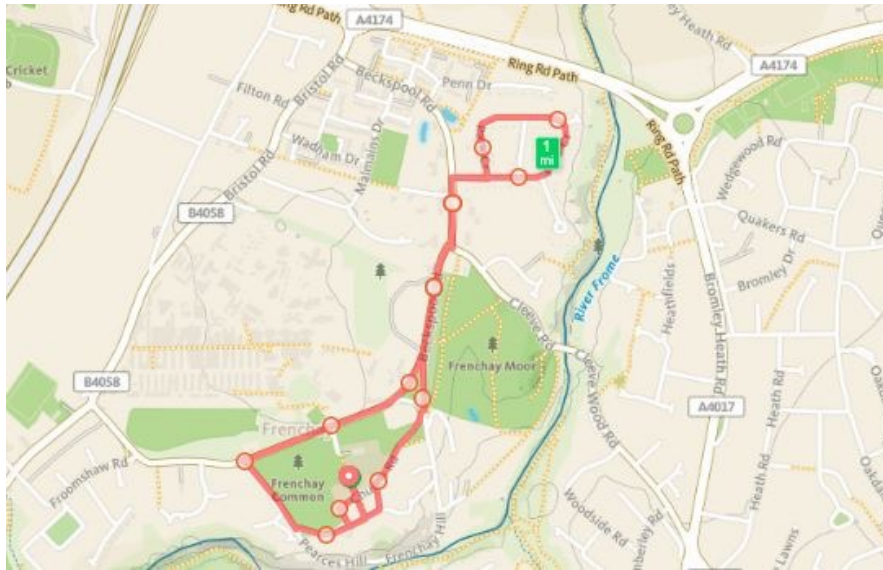

JUST JOG ROUTE CHALLENGE

ROUTE # R2-2
DISTANCE 2 MILES
PROFILE Flat

2.00 mi.

Activity Type

Running

Name

JJ Challenge R2-2

Description

2 mile flat

Viewable By:

Everyone

Save

DIRECTIONS

Turn right out of the school gates and straight ahead at the end of the lane.

Go right towards, and past The White Lion.

Turn right onto Pearces Hill and then right onto Beckspool Road.

Follow Beckspool Road past the village hall and turn right into Riverwood Road

Follow Riverwood Road around back onto itself and then turn left back into Beckspool Road.

Take the left turn at Cedar Hall into Church Road, do one lap of the green and back to school.