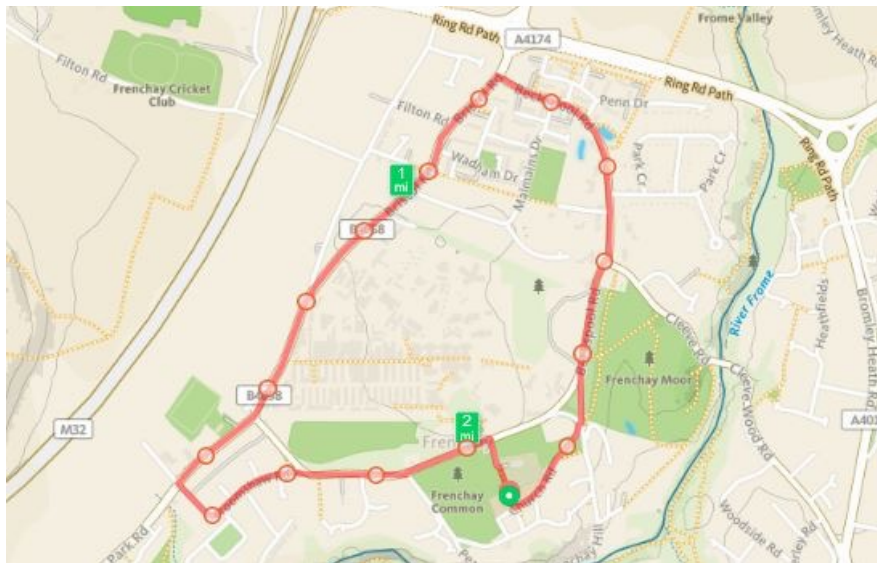

## JUST JOG ROUTE CHALLENGE

ROUTE # R2-1  
DISTANCE 2 MILES  
PROFILE Flat

2.11 mi.

Activity Type

Running

Name

JJ Challenge R2-1

Description

2 miles flat

Viewable By:

Everyone

Save

### DIRECTIONS

Turn right out of the school gates, turn right at the end of the lane, and then turn left and run to the end of Church Road.

Turn right onto Beckspool Road and run to the end of the road.

Turn left onto Bristol Road, run to and continue over the mini roundabout and take a left turn into Fromshaw Road.

Follow the round about to the left until it rejoins Begbrook Park on the right. Run straight and turn right in front of the church and back to school.